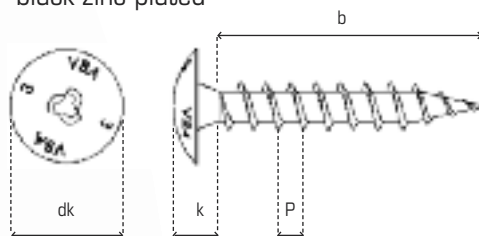

Length of thread (b)

L \ d	6	7
35	24	
40	34	38
50	44	38
60		54
70		54

Ø	L	Zinc plated		Yellow zinc plated		Black zinc plated		Box/Qty	Unit of sale
		€ x 100 pieces	Gencod	€ x 100 pieces	Gencod	€ x 100 pieces	Gencod		
6,0	30		288276		288277		288262	500	1 500
	40		288278		288265		288264	500	1 500
	50		288279		288268		288267	200	600
7,0	40				288281		288286	200	600
	50				288282		288272	200	600
	60				288285		288284	200	600
	70				288275		288274	200	600

VBA® 3 MUSHROOM HEAD INVOLTUR®

N° NDP : 7318129009000 Q

Code 6517

VBA® 3

Part thread

black zinc plated

d	k	dk	P±10%
6,0	3,0/3,3	14,5/15,0	3,20

Length of thread (b)

L \ d	6
30	24
40	34
50	44

Ø	L	Black zinc plated		Box/Qty	Unit of sale
		€ x 100 pieces	Gencod		
6,0	30		290262	500	1 500
	40		290264	500	1 500
	50		290266	200	600