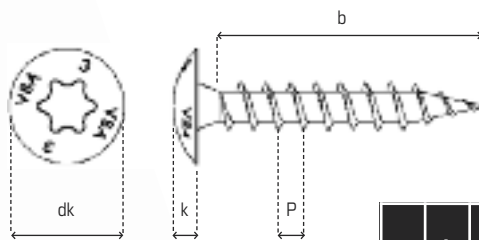

The VBA® 3 Range

VBA® 3 MUSHROOM HEAD PENTURE

N° NDP : 7318129009000 Q

Code 6516

VBA® 3

Full thread and part thread

Zinc plated without Cr 6, yellow zinc plated
plated without Cr6, black zinc plated

d	k	dk	Embout	P±10%
6,0	3,0/3,3	14,5/15,0	T30	3,2
7,0	3,5/4,1	16,5/17,0	T30	3,1

Length of thread (b)

L \ d	6	7
35	24	
40	34	38
50	44	38
60		54
70		54

Ø	L	Zinc plated		Yellow zinc plated		Black zinc plated		Box/Qty	Unit of sale
		€ x 100 pieces	Gencod	€ x 100 pieces	Gencod	€ x 100 pieces	Gencod		
6,0	30		288276		288277		288262	500	1 500
	40		288278		288265		288264	500	1 500
	50		288279		288268		288267	200	600
7,0	40				288281		288286	200	600
	50				288282		288272	200	600
	60				288285		288284	200	600
	70				288275		288274	200	600

VBA® 3 MUSHROOM HEAD INVOLTUR®

N° NDP : 7318129009000 Q

Code 6517

VBA® 3

Part thread

black zinc plated

d	k	dk	P±10%
6,0	3,0/3,3	14,5/15,0	3,20

Length of thread (b)